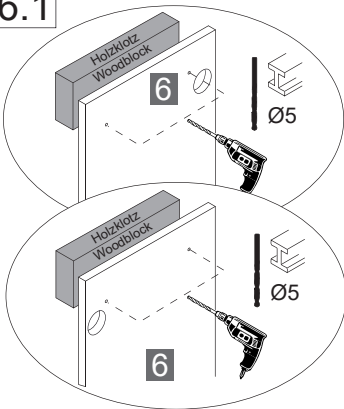

In compliance to the norm EN 14749 please make sure to built-in the additional
wall-fastenings for sink cabinets and vanities.
Attached wall-fastening-material is for massive walls only.
For mounting on all other walls please use special dowels.

Maße bauseits prüfen! / Check dimensions on site!

*OFF = Oberkante fertiger Fußboden
*OFF = Top edge of finished floor

5 5.1

5.2

6

6.1

6.3

6.5

6.2

6.4

7

8

Scharniereinstellung
Hinge adjustment

Lösen der Scharniere
Release of the hinges